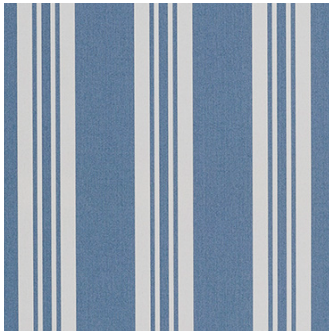

Aqua

Latte

Navy

Platinum

Riviera

Volcano

Willow

COLLIER ('SOL'utions Cape Cod Collection)

Specifications

Usage	Heavy Domestic Indoor/Outdoor/Draperly
Composition	100% Polyester Solution Dyed
Pattern Repeat	V:Stripe x H:12.6cm
Width	140cm
Railroaded	No
Care Label	SOL F/4
Swish	Yes
Water Resistant	Yes
Metres on roll (approx.)	35 metres
Price Code	Green