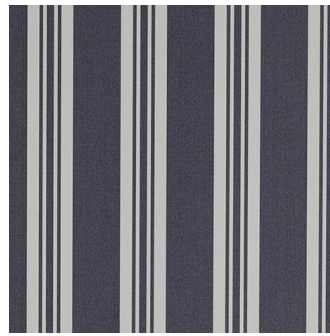

Aqua

Latte

Navy

Platinum

Riviera

Volcano

Willow

COLLIER ('SOL'utions Cape Cod Collection)

Specifications

Usage	Heavy Domestic Indoor/Outdoor/Draperly
Composition	100% Polyester Solution Dyed
Pattern Repeat	V:Stripe x H:12.6cm
Width	140cm
Railroaded	No
Care Label	SOL F/4
Swish	Yes
Water Resistant	Yes
Metres on roll (approx.)	35 metres
Price Code	Green