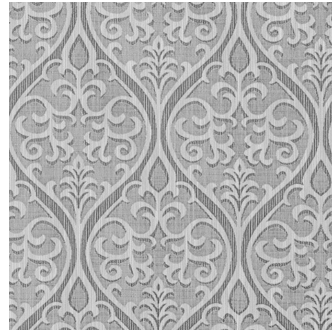

Hatfield Aqua

Hatfield Haze

Hatfield Parchment

Hatfield Sterling

HATFIELD (Hatfield Collection)

Specifications

Usage	General Domestic
Composition	100% Polyester
Pattern Repeat	V:38cm x H:25cm
Width	152cm
Railroaded	Yes
Care Label	3U
Swish	Yes
Metres on roll (approx.)	45 metres
Price Code	Green

Test Results

Abrasion resistance - Wyzenbeek (ASTM D3597)	25,000 cycles
Seam slippage (ISO 13936-2, Load 180)	Warp: 5.3mm, Weft: 4.2mm
Pilling resistance (ISO 12945-2)	4/5
Colourfastness to light (ISO 105-B02, blue std 6)	Greater than 6
Colourfastness to rubbing (ISO 105-X12:1993)	Dry: 5, Wet: 5
Free and hydrolysed formaldehyde (ISO 14184-1:1998)	Not detectable