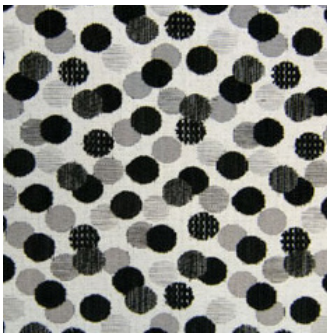

Hudson Amber

Hudson Burn

Hudson Charge

Hudson Chute

Hudson Oil

Hudson Pit

Hudson Race

Hudson Shaft

HUDSON

Specifications

Usage	Heavy Domestic
Composition	100% Polyester
Pattern Repeat	V:17.3cm x H:13cm
Width	140cm
Railroaded	Yes
Care Label	3U
Swish	Yes
Metres on roll (approx.)	45 metres
Price Code	Yellow

Test Results

Abrasion resistance - Martindale (ISO 12947)	28,000 cycles
Seam slippage (ISO 13936-2, Load 180)	Warp: 4.0mm, Weft: 3.0mm
Pilling resistance (ISO 12945-2)	5
Colourfastness to light (ISO 105-B02, blue std 6)	Greater than 6
Colourfastness to rubbing (ISO 105-X12:1993)	Dry: 5, Wet: 5
Free and hydrolysed formaldehyde (ISO 14184-1:1998)	Not detectable