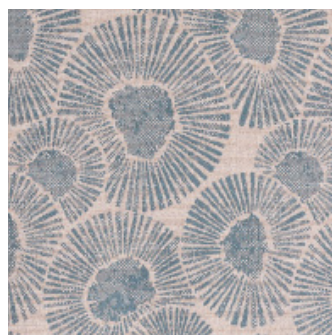

Torquay Capri

Torquay Indigo

Torquay Jade

Torquay Mink

Torquay Mink

Torquay Sky

### Specifications

Usage	Heavy Domestic
Composition	100% Polyester
Pattern Repeat	V:54cm x H:36.5cm
Width	150cm
Railroaded	Yes
Care Label	3U
Swish	Yes
Metres on roll (approx.)	45 metres
Price Code	Green